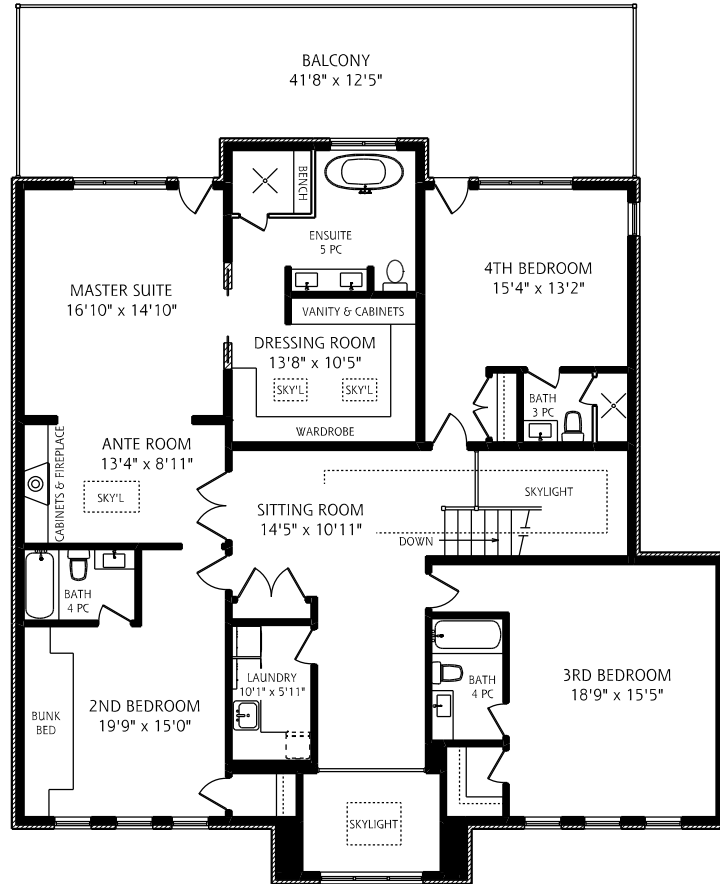

111 LAKE WOODS DRIVE

SECOND FLOOR
2,500 SQUARE FEET