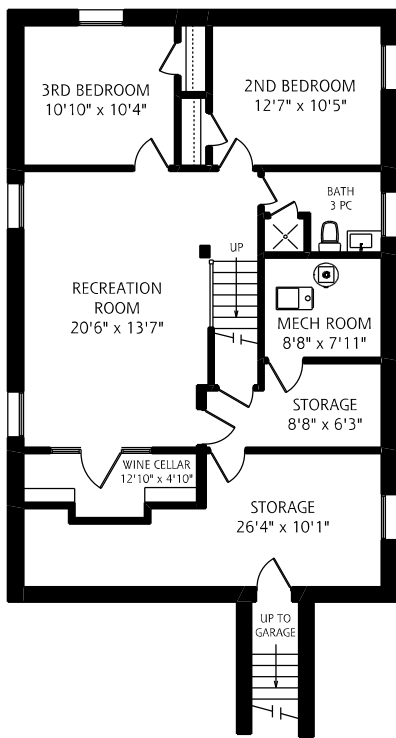

111 LAKE WOODS DRIVE

LOWER LEVEL
3,010 SQUARE FEET

PLUS

IN-LAW SUITE
LOWER LEVEL
1,280 SQUARE FEET