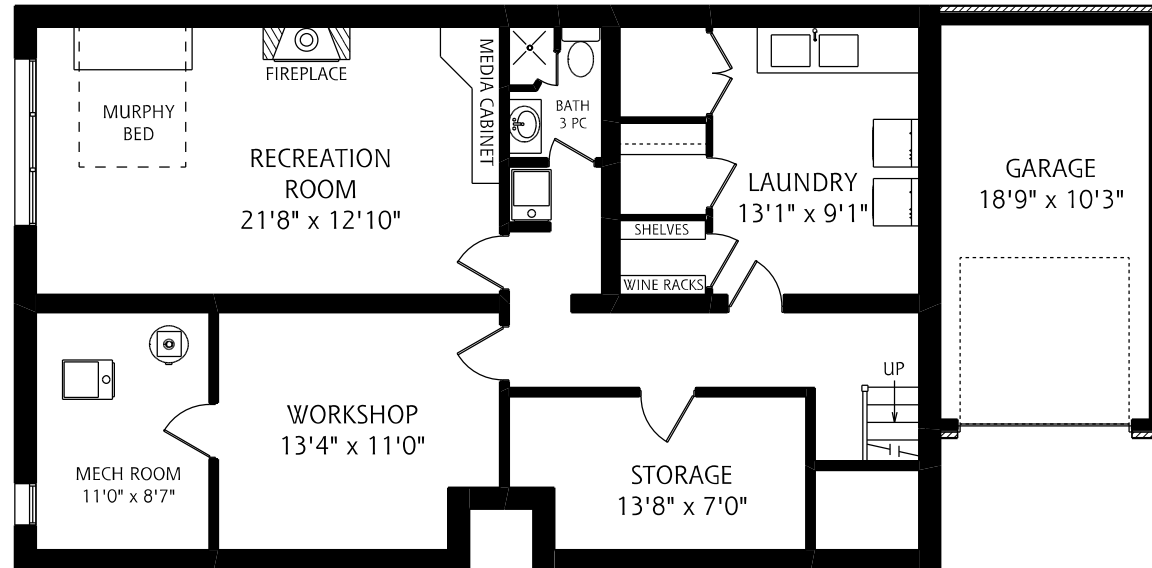

21 HIGHLAND CRESCENT

MAIN FLOOR
1,410 SQUARE FEET

ALL MEASUREMENTS SHOULD BE CONSIDERED APPROXIMATE

21 HIGHLAND CRESCENT

SECOND FLOOR
990 SQUARE FEET

LOWER LEVEL
1,165 SQUARE FEET

ALL MEASUREMENTS SHOULD BE CONSIDERED APPROXIMATE