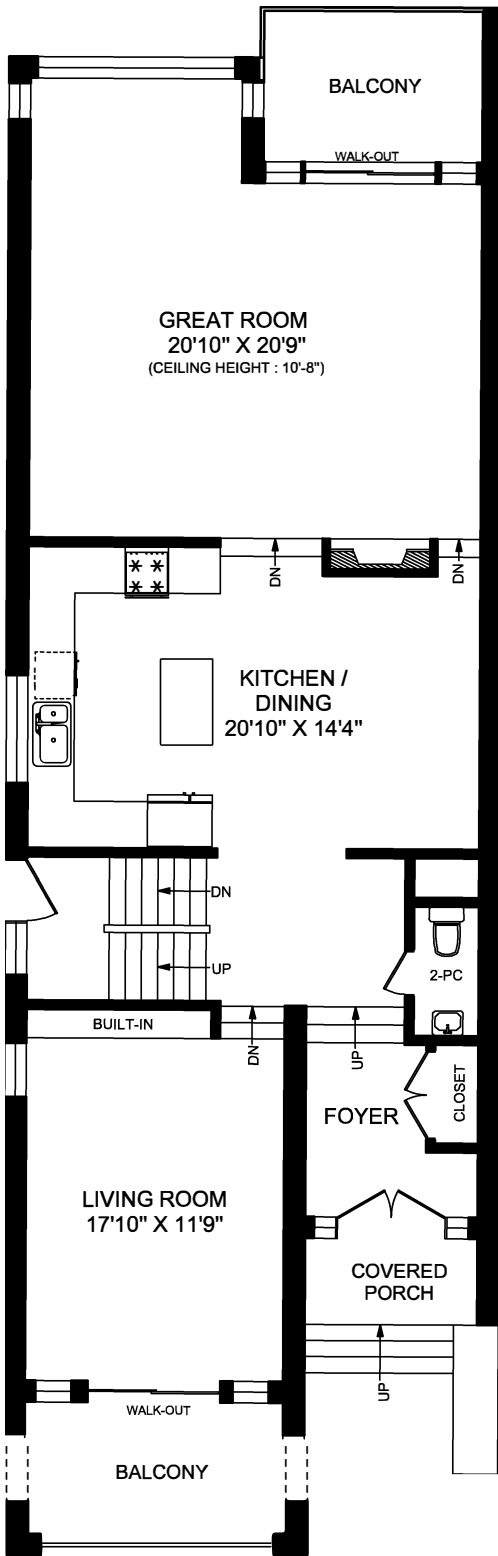

**46 CASTLE FRANK ROAD**

**truPlan**  
416 573 2096  
E & O.E.  
Floor plan may not be 100% accurate.