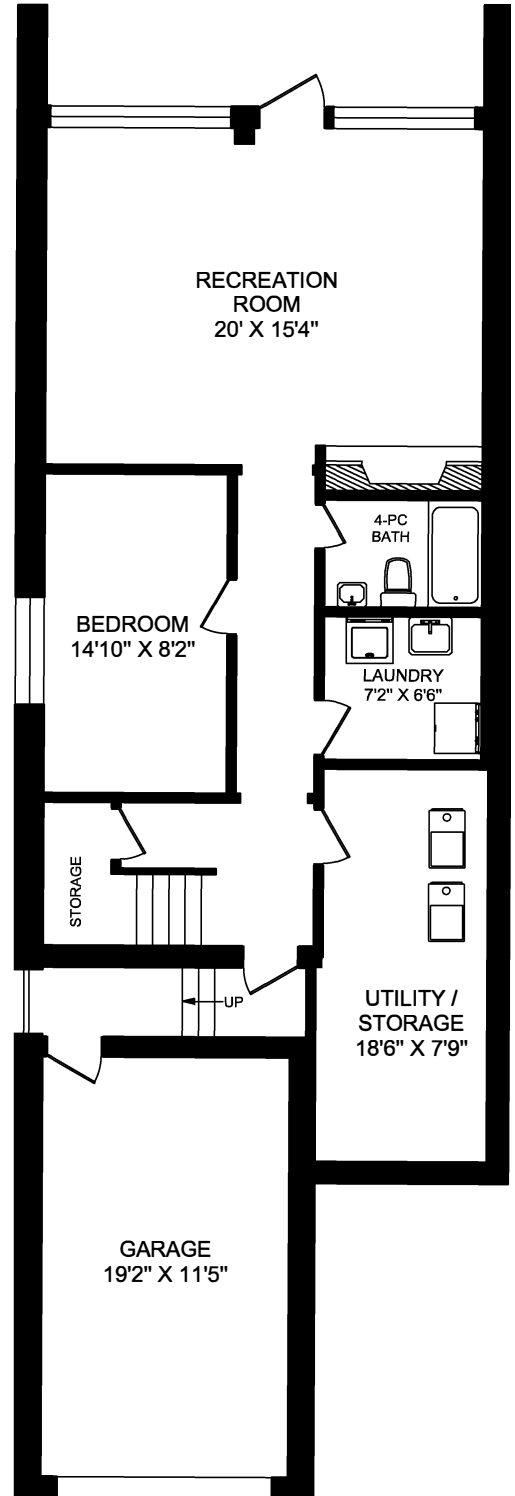

**46 CASTLE FRANK ROAD**

**truPlan**  
416 573 2096  
E & O.E.  
Floor plan may not be 100% accurate.