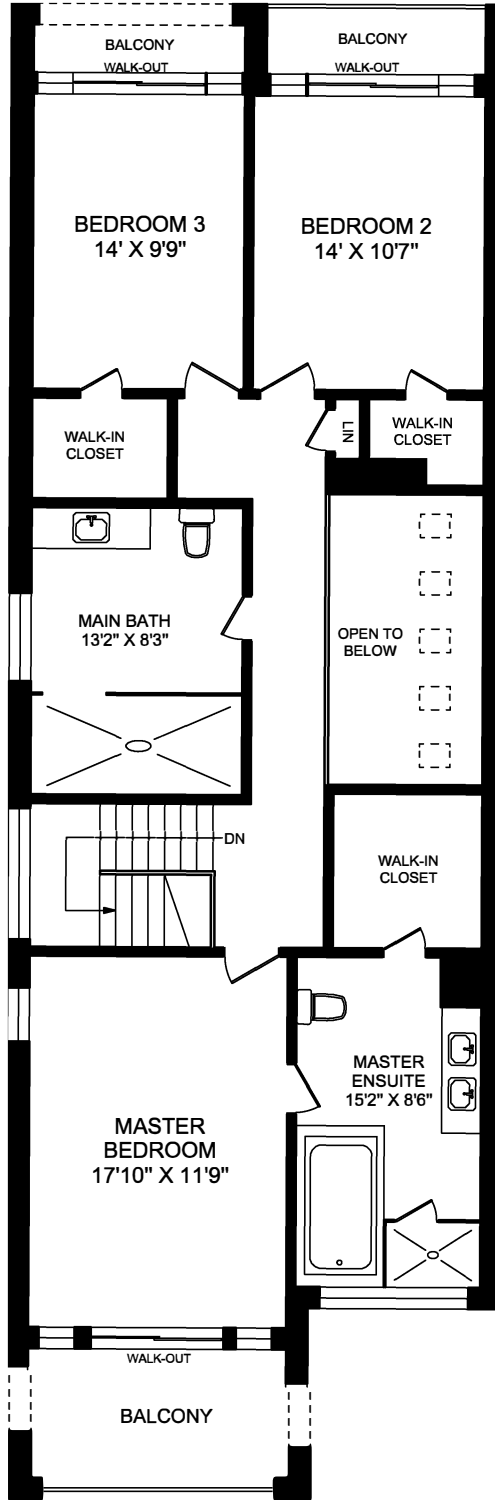

**46 CASTLE FRANK ROAD**

**truPlan**  
416 573 2096  
E & O.E.  
Floor plan may not be 100% accurate.