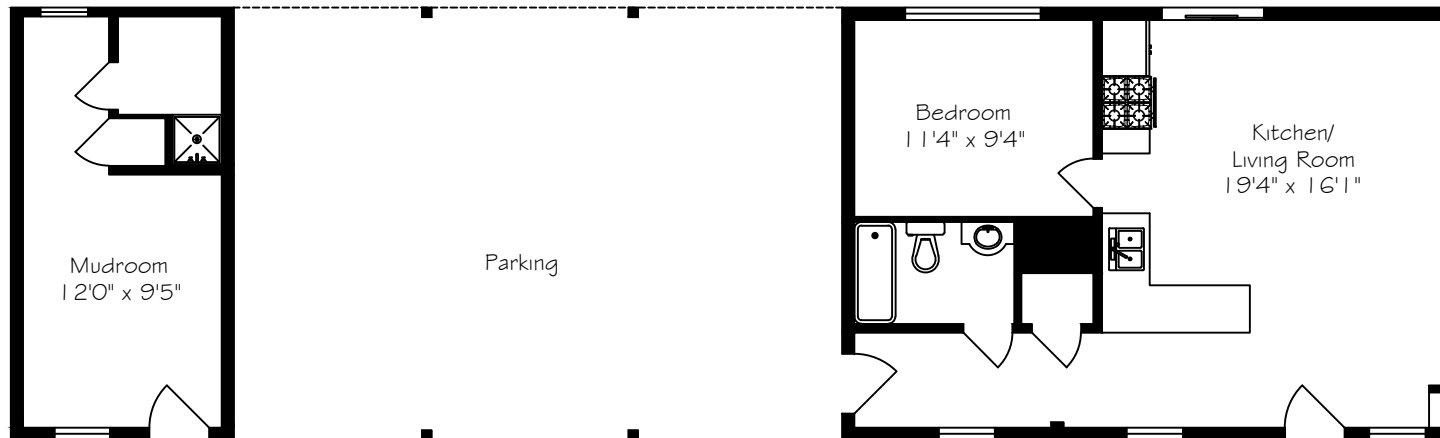

# 16740 St. Andrews Raod

Measurements and Calculations are approximate  
To be used as guidelines only  
[www.measuredup.ca](http://www.measuredup.ca)

Main Floor - 1684 Square Feet

Bunkie - 812 Square Feet