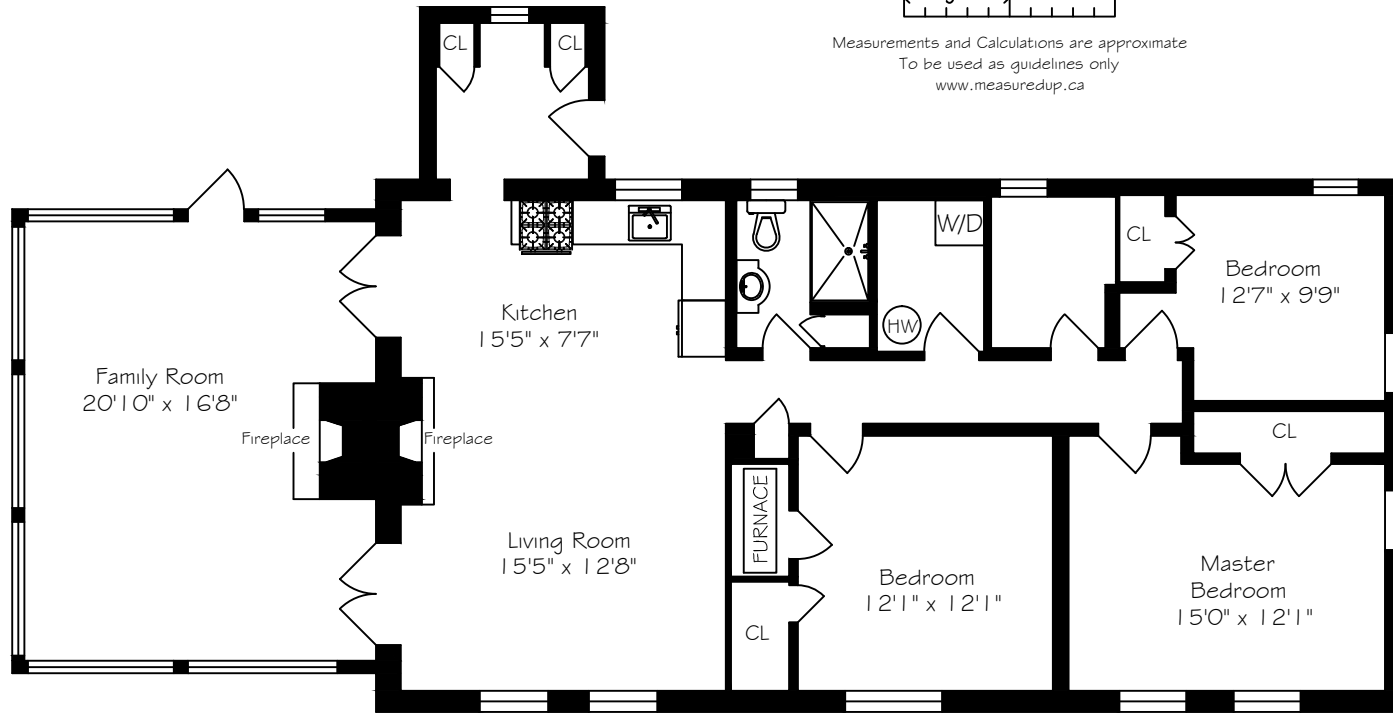

# 16740 St. Andrews Raod

Measurements and Calculations are approximate  
To be used as guidelines only  
[www.measuredup.ca](http://www.measuredup.ca)

Main Floor - 1684 Square Feet

Bunkie - 812 Square Feet